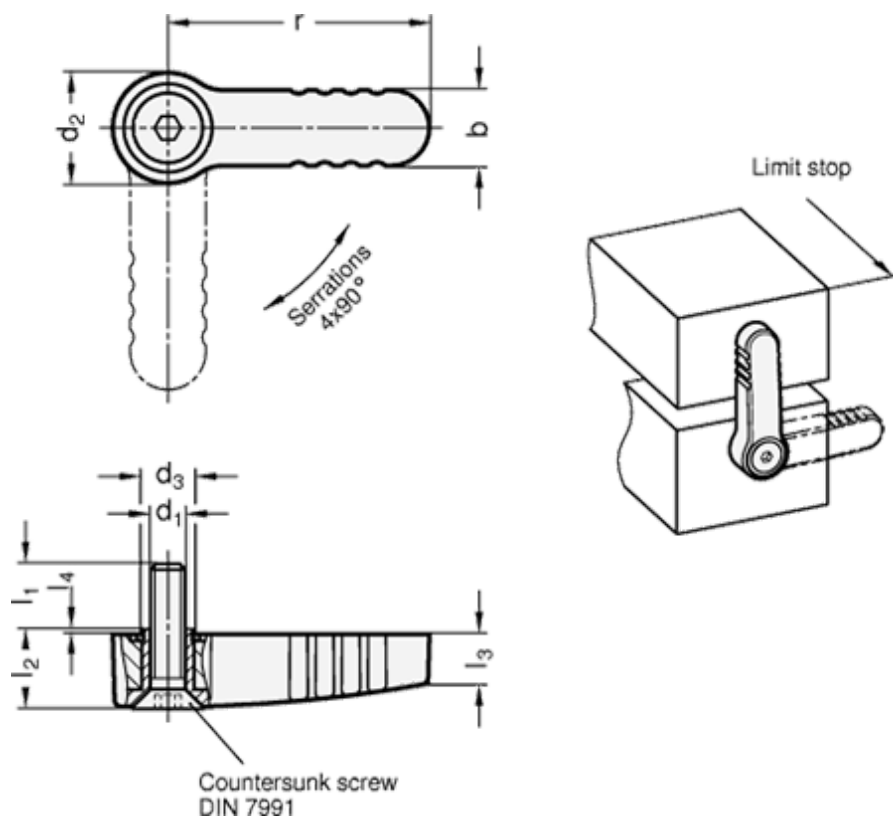

Article number: 2072045M6ASW

Description: E+G Stop locks GN 720-45-M6-A-SW

## Measures

b = 13  
d1 = M6  
d2 = 19  
d3 = 9  
l1 = 12  
l2 = 13  
l3 = 8.5  
l4 = 0.4

Load in N = 500  
r = 45